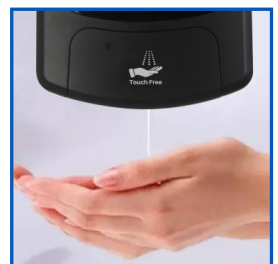

Touch-Free dispensing system is sensor activated and simple to use, providing users with extra protection and reassurance.

- ➔ Sensor activated for hands free sanitizing - essential for hand hygiene
- ➔ Equipped with elegant transparent window for easy view on fill level
- ➔ Calibrates the dispensing volume to provide optimal dose for effective hand hygiene
- ➔ Low energy consumption circuit design extends battery life up to 2 years usage per battery set or 80,000 dispensing cycles
- ➔ Flashing light indicator to notify the status of low battery or blockage
- ➔ Secured by unique safety key lock system for contents & cartridge protection
- ➔ Sturdy ABS engineered plastic
- ➔ Adjustable & robust pumps for liquid or gel
- ➔ Easy wall mounted installation

Specifications

Dimension	280mm x 150mm x 100mm
Power	4 x Type C Batteries (NOT INCLUDED)
Capacity	1000 ML
Type of Pump	Spray, Liquid
Cartridge	Refillable tank or Disposable bag
Sensor Detection Distance	3.5cm - 7.5 cm
Sensor Detection Time	<0.3 seconds
Weight	800g

Easy Access Refill

Dispensing Volume Adjustment Button

Liquid or Gel